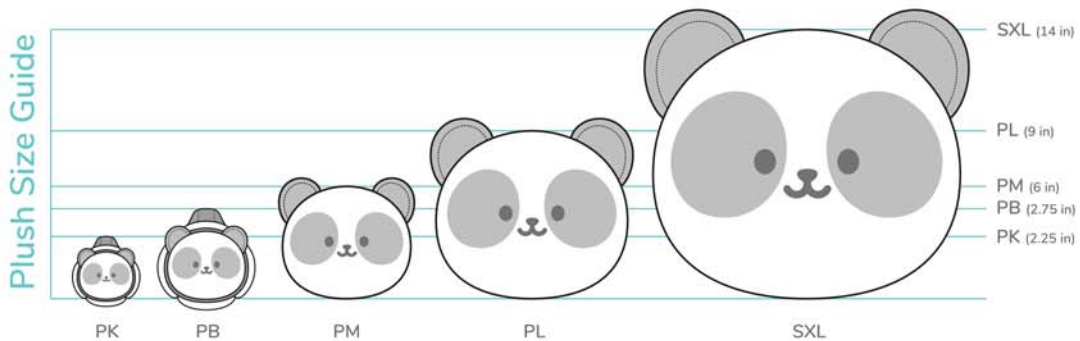

Our friendz comes in various sizes!